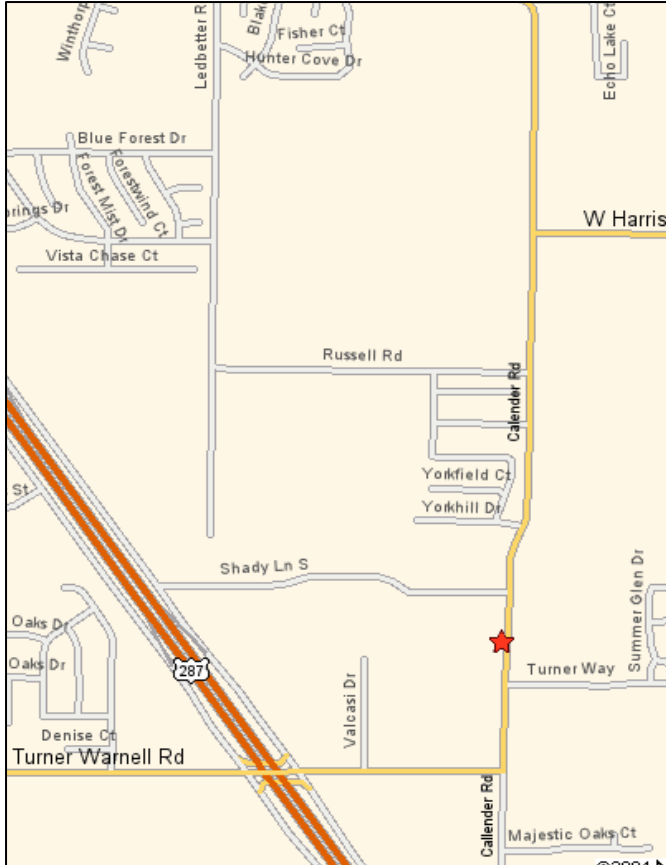

Stonebriar Park

Location

Stonebriar Park is located in Southwest Arlington along the beautiful tree lined streets of Calendar Road.

From Highway 287, take the Turner Warnell Road exit and go East, Turner Warnell will dead end into Calendar Rd., take a left (North) on Calendar.

Go North on Turner Warnell for a few hundred yards and Stonebriar Park will be on your left (West side of Calendar).

The gates of Stonebriar will remain closed, you will need to contact your builder for access, or Ryan Dodson @ 817-521-3161.

From Interstate 20 – Cooper Street, Go south on Cooper until you reach Turner Way.

Turn Right onto Turner Way (West) and take Turner Way until it dead ends.

You will be able to see Stonebriar Park to your right – on the West side of Calendar.